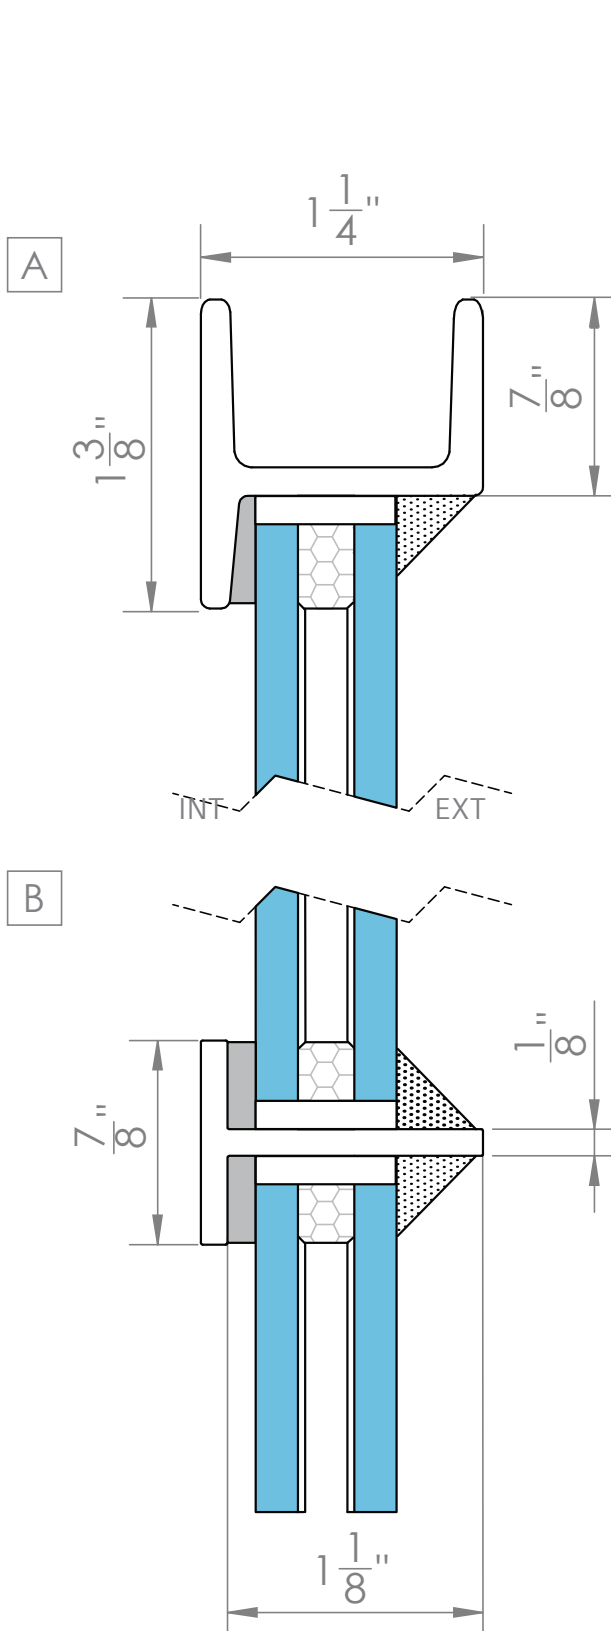

HISTORIC SERIES | FIXED WINDOW

SPECIFICATIONS

HOT ROLLED STEEL

- Frame Depth: 1-1/4"
- Muntin Face: 1 3/8"
- Muntin Depth: 1-1/8"

GLAZING

- Clear Safety Glass
 - 1/2" insulated with black spacer
 - 1/4" single pane
- Exterior Wet Glaze
- True Divided Lites

FINISH

- Standard Black

WELLBORN + WRIGHT

804.329.0079 wellbornwright.com Updated Sept. 2020