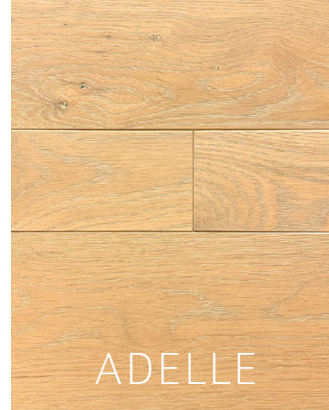

WELLBORN + WRIGHT

DELUXE COLLECTION

on White Oak

Available in:

Grade: Character or Select

Cut: Flat sawn, Rift & Quartersawn, Live sawn

Structure: Solid or Engineered

Inherent differences in wood traits, hues and grain pattern to be expected.