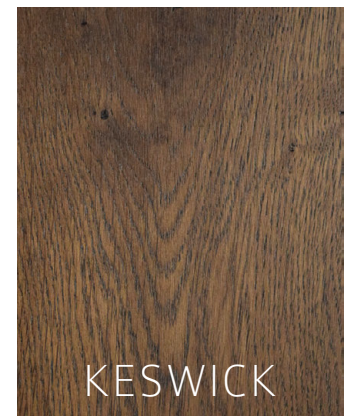

WELLBORN + WRIGHT

DELUXE COLLECTION

on White Oak

Available in:

Grade: Character or Select

Cut: Flat sawn, Rift & Quartersawn, Live sawn

Structure: Solid or Engineered

Inherent differences in wood traits, hues and grain pattern to be expected.