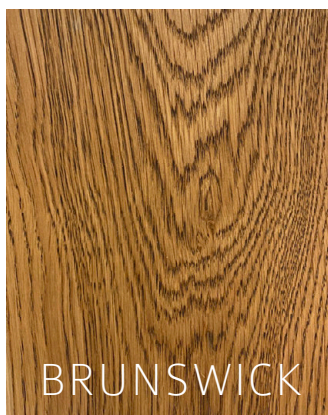

WELLBORN + WRIGHT

DELUXE COLLECTION

on White Oak

Available in:

Grade: Character or Select

Cut: Flat sawn, Rift & Quartersawn, Live sawn

Structure: Solid or Engineered

Inherent differences in wood traits, hues and grain pattern to be expected.