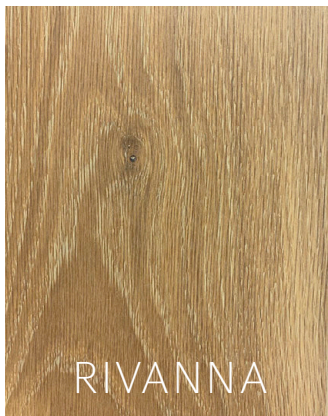

WELLBORN + WRIGHT

DELUXE COLLECTION

on White Oak

Available in:

Grade: Character or Select

Cut: Flat sawn, Rift & Quartersawn, Live sawn

Structure: Solid or Engineered

Inherent differences in wood traits, hues and grain pattern to be expected.

Due to color and resolution variations in printers and computer monitors, images are representations only.