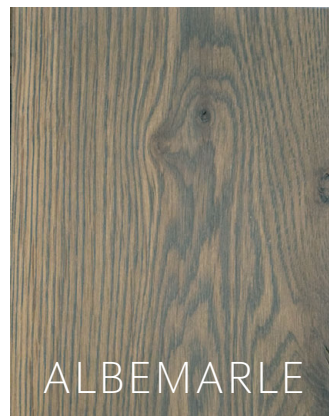

WELLBORN + WRIGHT

DELUXE COLLECTION

on White Oak

Available in:

Grade: Character or Select

Cut: Flat sawn, Rift & Quartersawn, Live sawn

Structure: Solid or Engineered

Inherent differences in wood traits, hues and grain pattern to be expected.