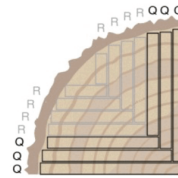

WELLBORN + WRIGHT

WHITE OAK

Grades

The face of a plank may contain prominent color variation, unlimited burls, mineral streaks, open or filled knots of any size, and worm holes. Splits and knots create effect of antique wood and emphasize authentic oak texture. Character grade is used to classify a wide range of unlimited characters.

Contains all the variations in coloration produced by the contrasting differences of heartwood and sapwood. Includes minimal character marks, such as small knots, worm holes and mineral streaks, as well as slightly open characters. The combination creates a floor where the light sapwood and dark heartwood are combined with small characters and other small color interruptions.

Cuts

PLAIN SAWN

RIFT SAWN

QUARTER SAWN

LIVE SAWN

Construction