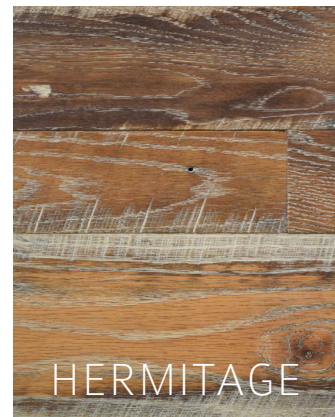

WELLBORN + WRIGHT

RECLAIMED MIXED OAK

Hit & Miss Surface

Characters include bug voids, light checking, light to heavy saw marks, mineral staining, nail holes, and extreme color variation. These imperfections should be expected as part of the character and beauty of reclaimed wood and are not considered defects.

Available in:
Grade: Character
Cut: Flat sawn
Structure: Solid

Inherent differences in wood traits, hues and grain pattern to be expected.

Due to color and resolution variations in printers and computer monitors, images are representations only.