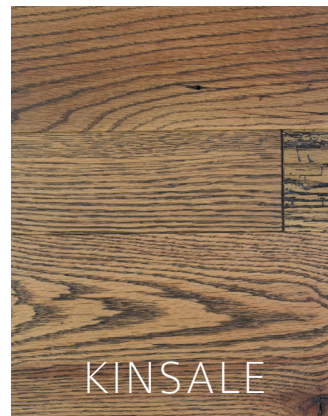

WELLBORN + WRIGHT

RECLAIMED MIXED OAK

Smooth Surface

Characters include bug voids, light checking, light to heavy saw marks, mineral staining, nail holes, and extreme color variation. These imperfections should be expected as part of the character and beauty of reclaimed wood and are not considered defects.

Available in:

Grade: Character

Cut: Flat sawn

Structure: Solid or Engineered

Inherent differences in wood traits, hues and grain pattern to be expected.

Due to color and resolution variations in printers and computer monitors, images are representations only.