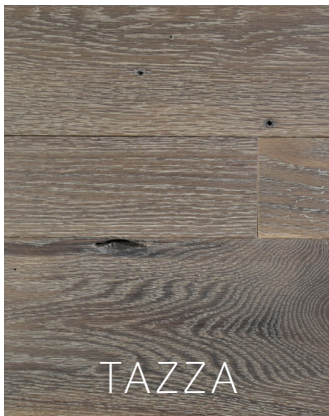

WELLBORN + WRIGHT

RECLAIMED MIXED OAK

Smooth Surface

Characters include bug voids, light checking, light to heavy saw marks, mineral staining, nail holes, and extreme color variation. These imperfections should be expected as part of the character and beauty of reclaimed wood and are not considered defects.

Available in:

Grade: Character

Cut: Flat sawn

Structure: Solid or Engineered

Inherent differences in wood traits, hues and grain pattern to be expected.

Due to color and resolution variations in printers and computer monitors, images are representations only.