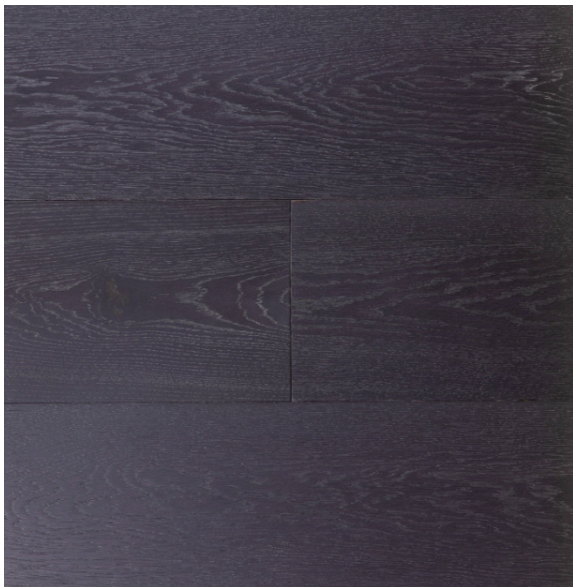

European Oak

EGGPLANT

Available Specifications

THICKNESS	WIDTH	BUNDLE	GRADE
5/8" x 4mm	7"	23.25 sq ft	Rustic, Prime
3/4" x 6mm	5"	16.4 sq ft	Rustic, Prime
3/4" x 6mm	7"	23.25 sq ft	Rustic, Prime
3/4" x 6mm	8-5/8"	28.42 sq ft	Rustic, Prime
3/4" x 6mm	10-1/4"	33.58 sq ft	Rustic, Prime

ITEM #	Custom
TEXTURE	Wire Brush
FINISH	UV Poly
LENGTHS	2' - 10', 50% @ 10' or custom

Not seeing your specifications?

Email us regarding custom orders,
including stair treads and timbers.