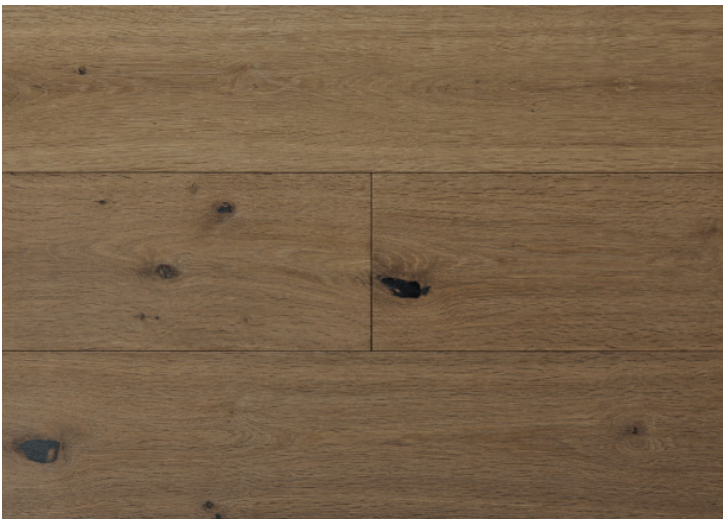

# FADED GREY

## Available Specifications

THICKNESS	WIDTH	BUNDLE	GRADE
5/8" x 4mm	7"	23.25 sq ft	Rustic, Prime
3/4" x 6mm	7"	23.25 sq ft	Rustic, Prime
3/4" x 6mm	7"	28.42 sq ft	Rustic

ITEM #	3618
TEXTURE	Light Wire Brush
TREATMENT	Single Smoke
FINISH	UV Oil
LENGTHS	2' to 10', 50% @ 10' or custom