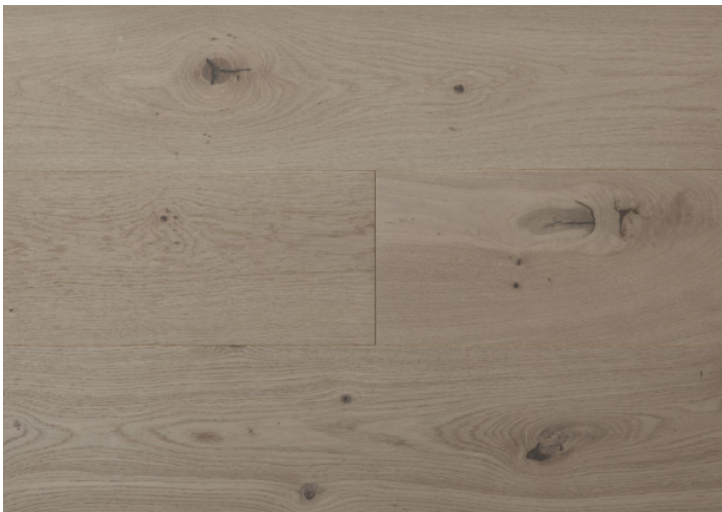

Available Specifications

THICKNESS	WIDTH	BUNDLE	GRADE
5/8" x 4mm	7"	23.25 sq ft	Rustic, Prime
3/4" x 6mm	5"	16.4 sq ft	Rustic, Prime
3/4" x 6mm	7"	23.25 sq ft	Rustic, Prime
3/4" x 6mm	8-5/8"	28.42 sq ft	Rustic, Prime
3/4" x 6mm	10-1/4"	33.58 sq ft	Rustic, Prime

ITEM #	3630
TEXTURE	Smooth
FINISH	Poly
LENGTHS	2' - 10', 50% @ 10' or custom