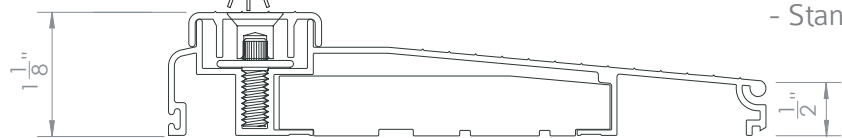

HISTORIC SERIES | EXTERIOR SINGLE DOOR

SPECIFICATIONS

HOT ROLLED STEEL

- Frame Depth: 1-1/4"
- Muntin Face: 7/8"
- Muntin Depth: 1-1/8"
- Outswing / Inswing
- 3" weld on steel bullet hinge with brass washer

GLAZING

- Clear Safety Glass
 - 1/2" insulated, with black spacer
 - 1/4" single pane
- Wet & Mechanical Glaze Option
- True Divided Lites

WEATHER SEAL

- Self-Adhesive, Non-shrinking Gasketing

FINISH

- Standard Black

HARDWARE

- Tubular Passage or Privacy Lever Set
- Standard 2-3/4" backset

WELLBORN + WRIGHT

804.329.0079 wellbornwright.com Updated Sept. 2020