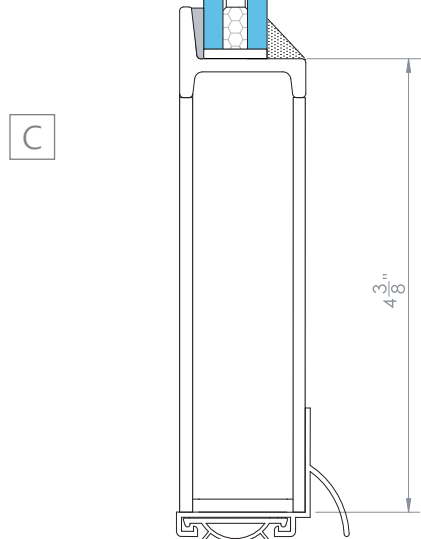

HISTORIC SERIES | EXTERIOR SINGLE DOOR

SPECIFICATIONS

HOT ROLLED STEEL

- Frame Depth: 1-1/4"
- Muntin Face: 7/8"
- Muntin Depth: 1-1/8"
- Outswing / Inswing
- 3" weld on steel bullet hinge with brass washer

GLAZING

- Clear Safety Glass
 - 1/2" insulated, with black spacer
 - 1/4" single pane
- Wet & Mechanical Glaze Option
- True Divided Lites

WEATHER SEAL

- Self-Adhesive, Non-shrinking Gasketing

FINISH

- Standard Black

HARDWARE

- Tubular Passage or Privacy Lever Set
- Standard 2-3/4" backset

WELLBORN + WRIGHT

804.329.0079 wellbornwright.com Updated Sept. 2020