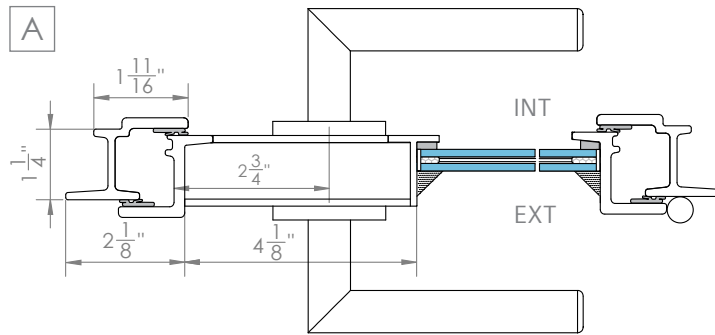

HISTORIC SERIES | EXTERIOR SINGLE DOOR

SPECIFICATIONS

HOT ROLLED STEEL

- Frame Depth: 1-1/4"
- Muntin Face: 7/8"
- Muntin Depth: 1-1/8"
- Outswing / Inswing
- 3" weld on steel bullet hinge with brass washer

GLAZING

- Clear Safety Glass
 - 1/2" insulated, with black spacer
 - 1/4" single pane
- Wet & Mechanical Glaze Option
- True Divided Lites

WEATHER SEAL

- Self-Adhesive, Non-shrinking Gasketing

FINISH

- Standard Black

HARDWARE

- Tubular Passage or Privacy Lever Set
- Standard 2-3/4" backset

WELLBORN + WRIGHT

804.329.0079 wellbornwright.com Updated Sept. 2020