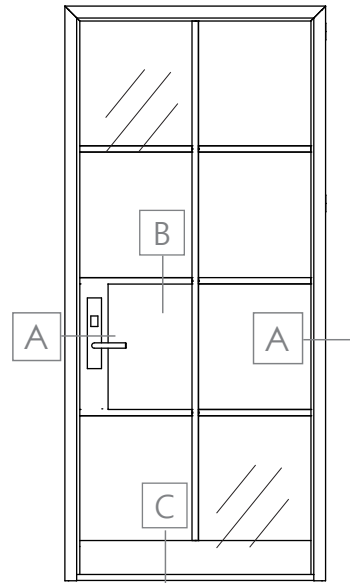

HISTORIC SERIES | EXTERIOR SINGLE DOOR

SPECIFICATIONS

HOT ROLLED STEEL

- Frame Depth: 1-1/4"
- Muntin Face: 7/8"
- Muntin Depth: 1-1/8"
- Outswing / Inswing
- 3" weld on steel bullet hinge with brass washer

GLAZING

- Clear Safety Glass
 - 1/2" insulated, with black spacer
 - 1/4" single pane
- Wet & Mechanical Glaze Option
- True Divided Lites

WEATHER SEAL

- Self-Adhesive, Non-shrinking Gasketing

FINISH

- Standard Black

HARDWARE

- Tubular Passage or Privacy Lever Set
- Standard 2-3/4" backset

WELLBORN + WRIGHT

804.329.0079 wellbornwright.com Updated Sept. 2020