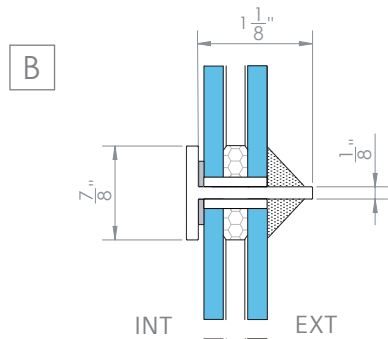

HISTORIC SERIES | EXTERIOR SINGLE DOOR

SPECIFICATIONS

HOT ROLLED STEEL

- Frame Depth: 1-1/4"
- Muntin Face: 7/8"
- Muntin Depth: 1-1/8"
- Outswing / Inswing
- 3" weld on steel bullet hinge with brass washer

GLAZING

- Clear Safety Glass
 - 1/2" insulated, with black spacer
 - 1/4" single pane
- Wet & Mechanical Glaze Option
- True Divided Lites

WEATHER SEAL

- Self-Adhesive, Non-shrinking Gasketing

FINISH

- Standard Black

HARDWARE

- Tubular Passage or Privacy Lever Set
- Standard 2-3/4" backset

WELLBORN + WRIGHT

804.329.0079 wellbornwright.com Updated Sept. 2020