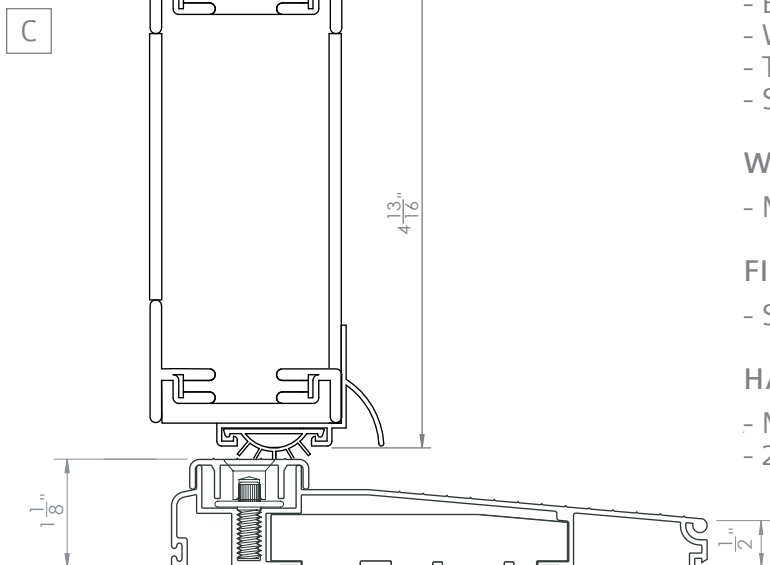

## SPECIFICATIONS

### COLD ROLLED GALVANIZED STEEL WITH POLYURETHANE ISOLATOR

- Frame Depth: 2"
- Muntin Face: 1-3/8"
- Muntin Depth: 1-7/8"
- Outswing / Inswing
- 3" weld on steel bullet hinge with brass washer

### GLAZING

- 7/8" Clear Safety IGU and 1-5/16" Clear Safety IGU
- Black Spacer
- Wet & Mechanical Glaze Option
- True Divided Lites
- Simulated Divided Lites