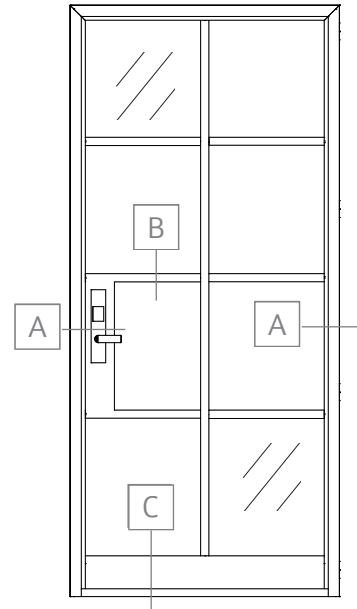

THERMALLY BROKEN SERIES | EXTERIOR SINGLE DOOR

SPECIFICATIONS

COLD ROLLED GALVANIZED STEEL WITH POLYURETHANE ISOLATOR

- Frame Depth: 2"
- Muntin Face: 1-3/8"
- Muntin Depth: 1-7/8"
- Outswing / Inswing
- 3" weld on steel bullet hinge with brass washer

GLAZING

- 7/8" Clear Safety IGU and 1-5/16" Clear Safety IGU
- Black Spacer
- Wet & Mechanical Glaze Option
- True Divided Lites
- Simulated Divided Lites

WEATHER SEAL

- Mechanically Fixed Rebate Gaskets

FINISH

- Standard Black

HARDWARE

- Mortise Style Lever Set
- 2-3/4" Standard Backset

WELLBORN + WRIGHT

804.329.0079 wellbornwright.com Updated Sept. 2020