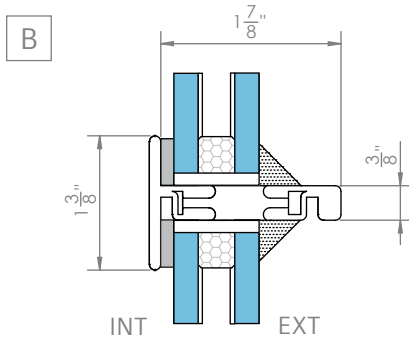

THERMALLY BROKEN SERIES | EXTERIOR SINGLE DOOR

SPECIFICATIONS

COLD ROLLED GALVANIZED STEEL WITH POLYURETHANE ISOLATOR

- Frame Depth: 2"
- Muntin Face: 1-3/8"
- Muntin Depth: 1-7/8"
- Outswing / Inswing
- 3" weld on steel bullet hinge with brass washer

GLAZING

- 7/8" Clear Safety IGU and 1-5/16" Clear Safety IGU
- Black Spacer
- Wet & Mechanical Glaze Option
- True Divided Lites
- Simulated Divided Lites

WEATHER SEAL

- Mechanically Fixed Rebate Gaskets

FINISH

- Standard Black

HARDWARE

- Mortise Style Lever Set
- 2-3/4" Standard Backset

WELLBORN + WRIGHT

804.329.0079 wellbornwright.com Updated Sept. 2020