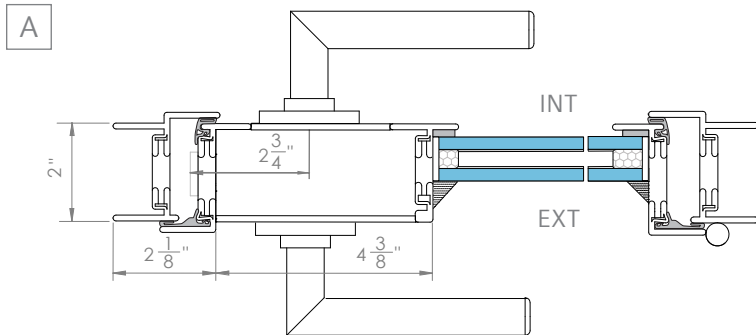

## SPECIFICATIONS

### COLD ROLLED GALVANIZED STEEL WITH POLYURETHANE ISOLATOR

- Frame Depth: 2"
- Muntin Face: 1-3/8"
- Muntin Depth: 1-7/8"
- Outswing / Inswing
- 3" weld on steel bullet hinge with brass washer