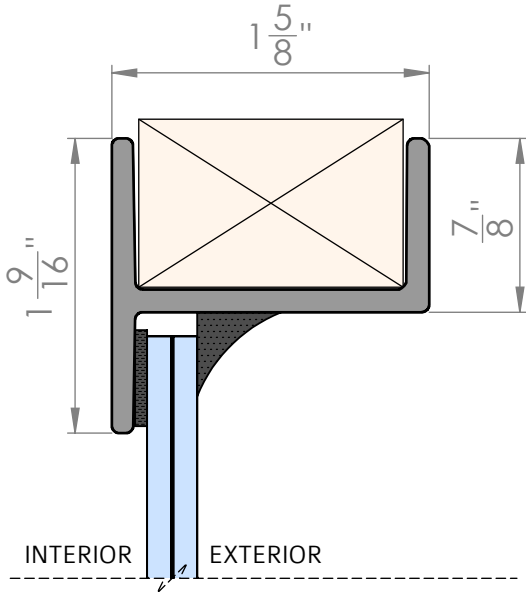

HISTORIC SERIES | FIXED WINDOW - SINGLE PANE GLASS

A FRAME

B MUNTIN

SPECIFICATIONS

HOT ROLLED STEEL

- Frame Depth - $1 \frac{5}{8}$ "
- Muntin Face - $7 \frac{1}{8}$ "
- Muntin Depth - $1 \frac{1}{4}$ "

GLASS

- $\frac{1}{4}$ " Clear Single Pane Glass
- Silicone & Mechanical Glaze Options
- True Divided Lites

FINISH OPTIONS

- Epoxy Primer w/ Polyurethane Paint
- Powder Coat

WELLBORN + WRIGHT

804.329.0079 wellbornwright.com Updated Nov 2023