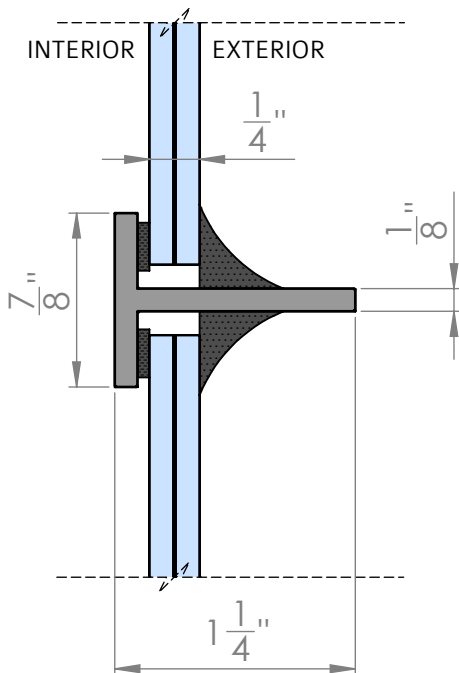

HISTORIC SERIES | FIXED WINDOW - SINGLE PANE GLASS

A FRAME

B MUNTIN

SPECIFICATIONS

HOT ROLLED STEEL

- Frame Depth - $1 \frac{5}{8}$ "
- Muntin Face - $7 \frac{1}{8}$ "
- Muntin Depth - $1 \frac{1}{4}$ "

GLASS

- $\frac{1}{4}$ " Clear Single Pane Glass
- Silicone & Mechanical Glaze Options
- True Divided Lites

FINISH OPTIONS

- Epoxy Primer w/ Polyurethane Paint
- Powder Coat

WELLBORN + WRIGHT

804.329.0079 wellbornwright.com Updated Nov 2023