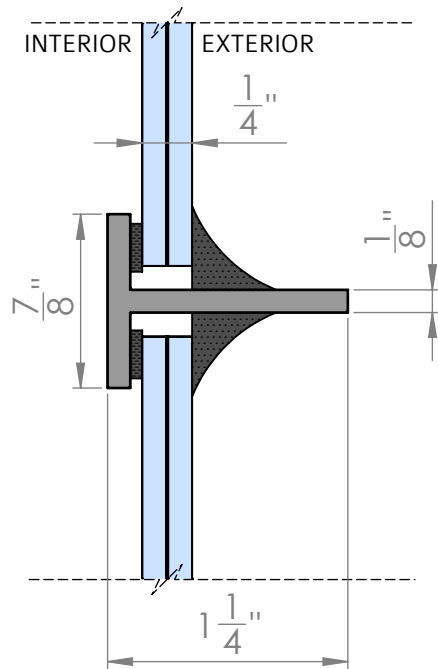

B MUNTIN

SPECIFICATIONS

HOT ROLLED STEEL

- Frame Depth - 1-5/8"
- Muntin Face - 7/8"
- Muntin Depth - 1-1/4"
- Swing Out or Swing In
- 3" Welded Steel Bullet Hinges

GLASS

- 1/4" Clear Single Pane Glass
- Silicone & Mechanical Glaze Options
- True Divided Lites

DOOR SEAL

- Adhesive Rubber Gasketing

FINISH OPTIONS

- Epoxy Primer w/ Polyurethane Paint
- Powder Coat

HARDWARE

- Tubular Passage or Privacy Lever Set
- Standard 2-3/8" or 2-3/4" Backset

WELLBORN + WRIGHT

804.329.0079 wellbornwright.com Updated Nov 2023