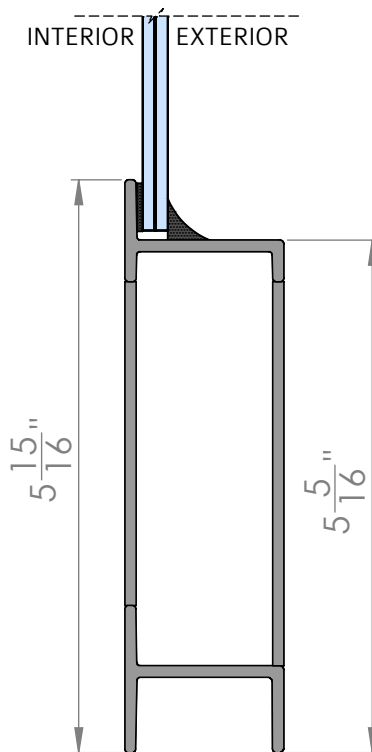

WELLBORN + WRIGHT

804.329.0079 wellbornwright.com Updated Nov 2023