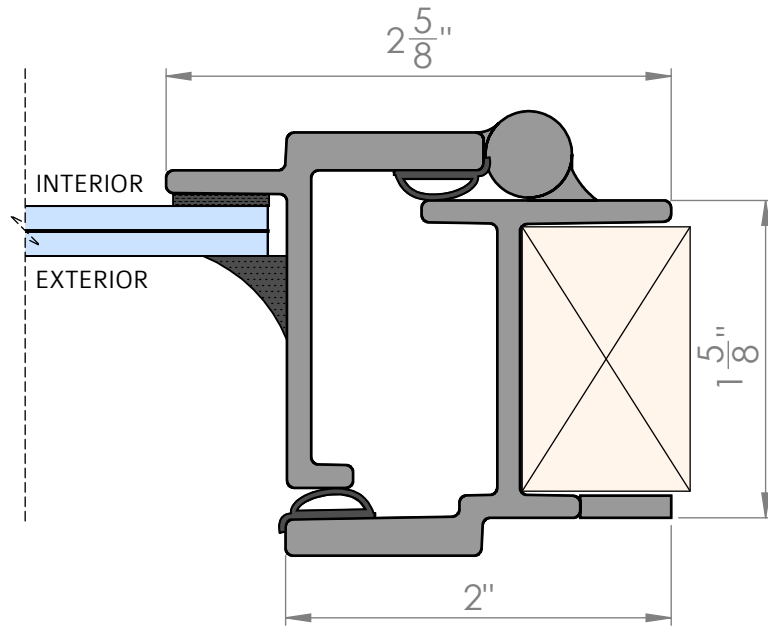

HISTORIC SERIES | SINGLE DOOR - SINGLE PANE GLASS

A JAMB AND SASH STILE