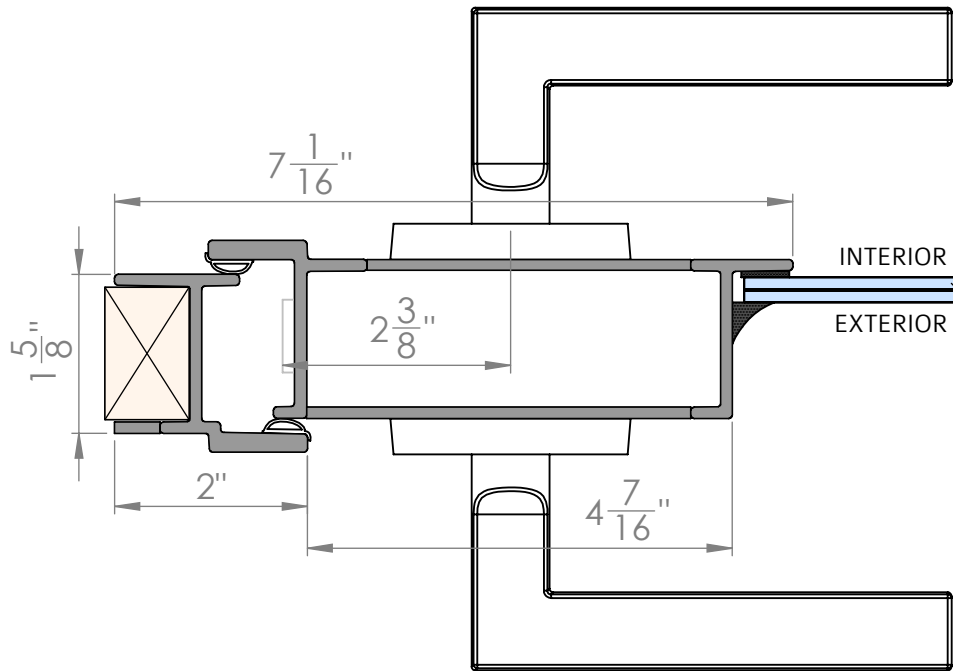

HISTORIC SERIES | SINGLE DOOR - SINGLE PANE GLASS

(C) LOCKBOX

(D) KICKPLATE