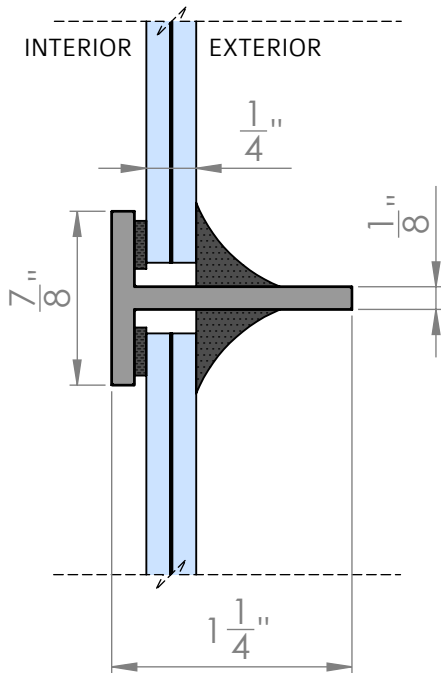

HISTORIC SERIES | DOUBLE DOOR - SINGLE PANE GLASS

A JAMB AND DOOR STILE

B MUNTIN

SPECIFICATIONS

HOT ROLLED STEEL

- Frame Depth - 1-5/8"
- Muntin Face - 7/8"
- Muntin Depth - 1-1/4"
- Swing Out or Swing In
- 3" Welded Steel Bullet Hinges

GLASS

- 1/4" Clear Single Pane Glass
- Silicone & Mechanical Glaze Options
- True Divided Lites

DOOR SEAL

- Adhesive Rubber Gasketing

FINISH OPTIONS

- Epoxy Primer w/ Polyurethane Paint
- Powder Coat

HARDWARE

- Tubular Passage or Privacy Lever Set
- Standard 2-3/8" or 2-3/4" Backset
- Matching Dummy Set
- Top & Bottom Flush Bolts on Passive Door

WELLBORN + WRIGHT

804.329.0079 wellbornwright.com Updated Nov 2023