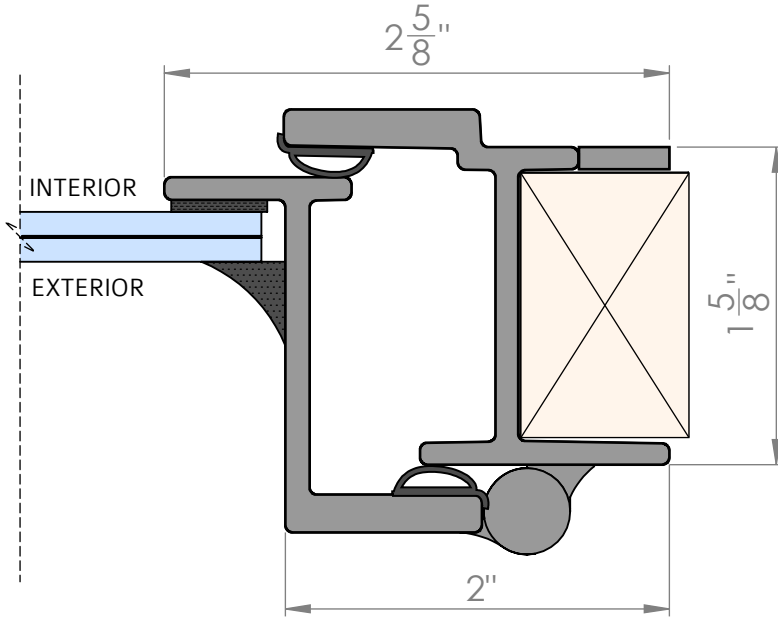

HISTORIC SERIES | DOUBLE DOOR - SINGLE PANE GLASS

A JAMB AND DOOR STILE

B MUNTIN

SPECIFICATIONS

HOT ROLLED STEEL

- Frame Depth - 1-5/8"
- Muntin Face - 7/8"
- Muntin Depth - 1-1/4"
- Swing Out or Swing In
- 3" Welded Steel Bullet Hinges

GLASS

- 1/4" Clear Single Pane Glass
- Silicone & Mechanical Glaze Options
- True Divided Lites

DOOR SEAL

- Adhesive Rubber Gasketing

FINISH OPTIONS

- Epoxy Primer w/ Polyurethane Paint
- Powder Coat

HARDWARE

- Tubular Passage or Privacy Lever Set
- Standard 2-3/8" or 2-3/4" Backset
- Matching Dummy Set
- Top & Bottom Flush Bolts on Passive Door

WELLBORN + WRIGHT

804.329.0079 wellbornwright.com Updated Nov 2023