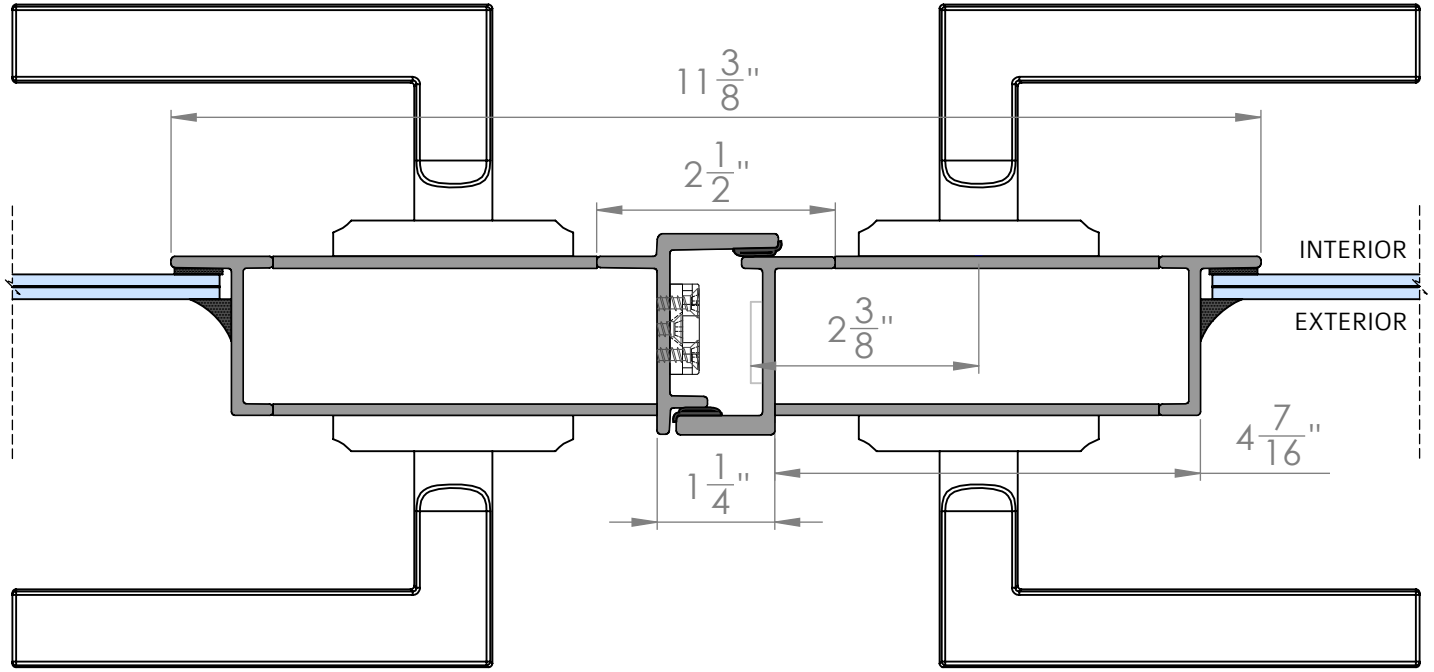

(C) LOCKBOX AND CENTER STILES

(D) KICKPLATE