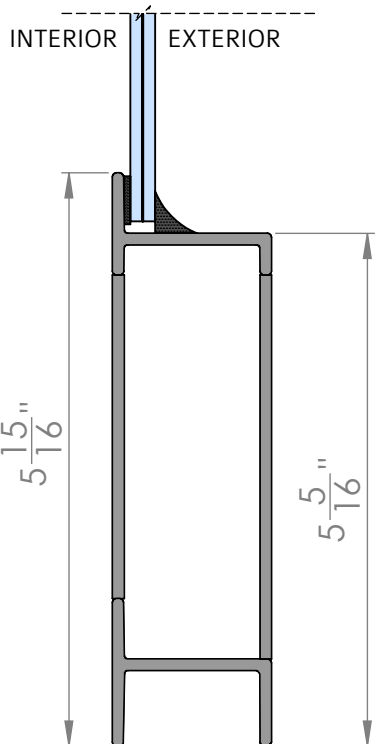

HISTORIC SERIES | DOUBLE DOOR - SINGLE PANE GLASS

A JAMB AND DOOR STILE

B MUNTIN

SPECIFICATIONS

HOT ROLLED STEEL

- Frame Depth - 1-5/8"
- Muntin Face - 7/8"
- Muntin Depth - 1-1/4"
- Swing Out or Swing In
- 3" Welded Steel Bullet Hinges

GLASS

- 1/4" Clear Single Pane Glass
- Silicone & Mechanical Glaze Options
- True Divided Lites

DOOR SEAL

- Adhesive Rubber Gasketing

FINISH OPTIONS

- Epoxy Primer w/ Polyurethane Paint
- Powder Coat

HARDWARE

- Tubular Passage or Privacy Lever Set
- Standard 2-3/8" or 2-3/4" Backset
- Matching Dummy Set
- Top & Bottom Flush Bolts on Passive Door

WELLBORN + WRIGHT

804.329.0079 wellbornwright.com Updated Nov 2023

(C) LOCKBOX AND CENTER STILES

(D) KICKPLATE

WELLBORN + WRIGHT

804.329.0079 wellbornwright.com Updated Nov 2023