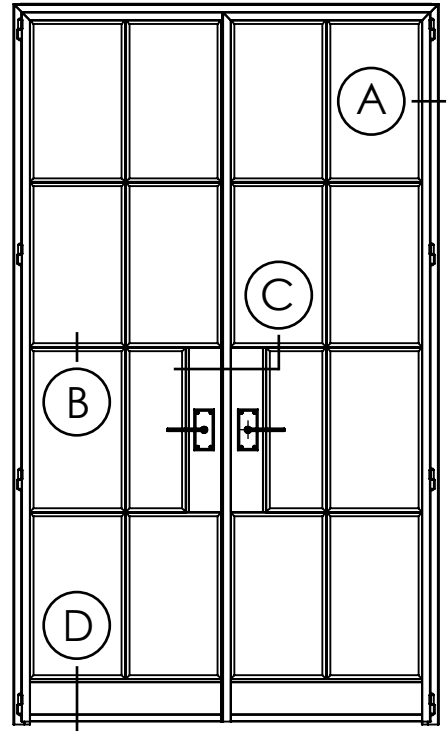

HISTORIC SERIES | DOUBLE DOOR - SINGLE PANE GLASS

A JAMB AND DOOR STILE

B MUNTIN

SPECIFICATIONS

HOT ROLLED STEEL

- Frame Depth - 1-5/8"
- Muntin Face - 7/8"
- Muntin Depth - 1-1/4"
- Swing Out or Swing In
- 3" Welded Steel Bullet Hinges

GLASS

- 1/4" Clear Single Pane Glass
- Silicone & Mechanical Glaze Options
- True Divided Lites

DOOR SEAL

- Adhesive Rubber Gasketing

FINISH OPTIONS

- Epoxy Primer w/ Polyurethane Paint
- Powder Coat

HARDWARE

- Tubular Passage or Privacy Lever Set
- Standard 2-3/8" or 2-3/4" Backset
- Matching Dummy Set
- Top & Bottom Flush Bolts on Passive Door

WELLBORN + WRIGHT

804.329.0079 wellbornwright.com Updated Nov 2023