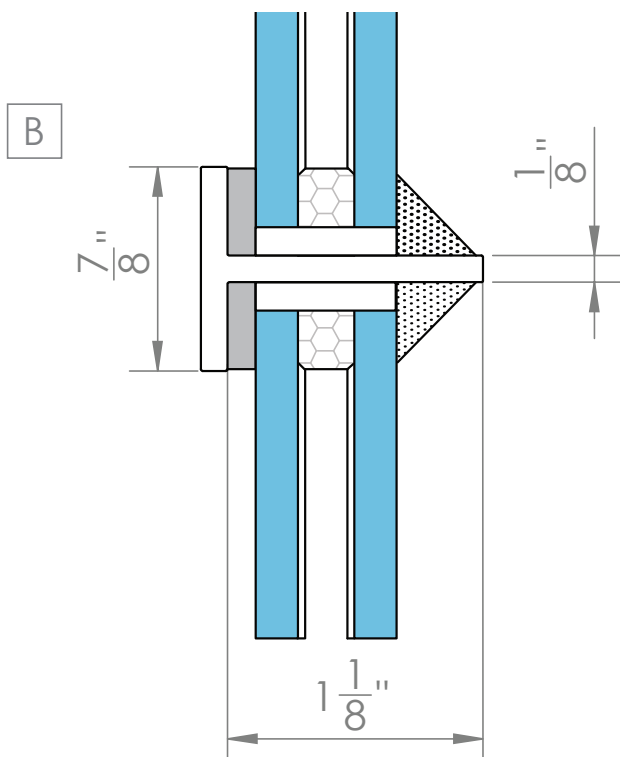

FINISH

- Standard Black

WELLBORN + WRIGHT

804.329.0079 wellbornwright.com Updated Sept. 2020

THE INFORMATION CONTAINED IN THIS DRAWING IS THE SOLE PROPERTY OF WELLBORN+WRIGHT. ANY REPRODUCTION IN PART OR AS A WHOLE WITHOUT WRITTEN PERMISSION OF WELLBORN+WRIGHT IS PROHIBITED.