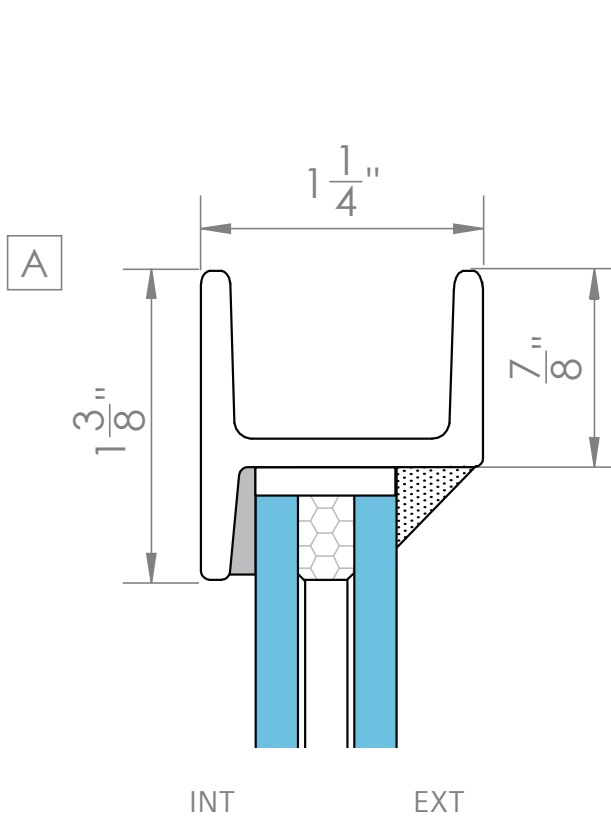

HISTORIC SERIES | FIXED WINDOW

SPECIFICATIONS

HOT ROLLED STEEL

- Frame Depth: 1-1/4"
- Muntin Face: 7/8"
- Muntin Depth: 1-1/8"

GLAZING

- Clear Safety Glass
 - 1/2" insulated with black spacer
 - 1/4" single pane
- Wet & Mechanical Glaze Option
- True Divided Lites