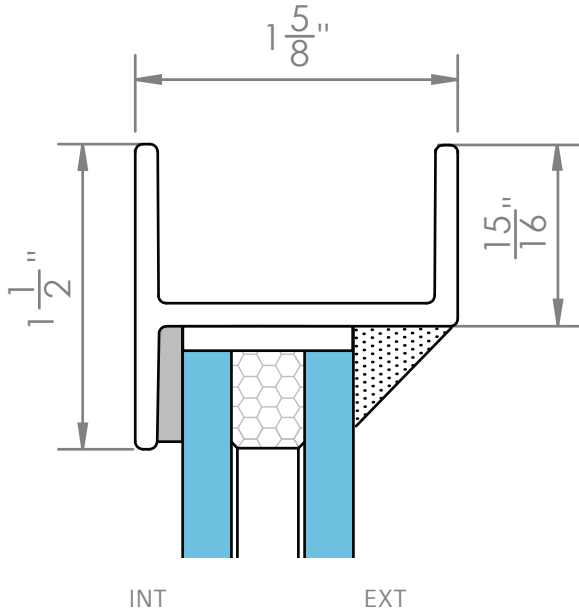

TRADITIONAL SERIES | FIXED WINDOW

A

B

SPECIFICATIONS

HOT ROLLED STEEL

- Frame Depth: 1-5/8"
- Muntin Face: 1-1/8"
- Muntin Depth: 1-1/2"

GLAZING

- 7/8" Clear Safety Glass, Insulated
- Black Spacer
- Wet & Mechanical Glaze Option
- True Divided Lites