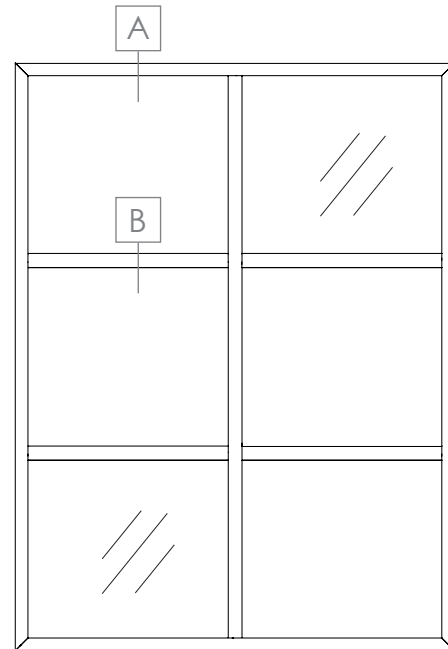

TRADITIONAL SERIES | FIXED WINDOW

A

B

SPECIFICATIONS

HOT ROLLED STEEL

- Frame Depth: 1-5/8"
- Muntin Face: 1-1/8"
- Muntin Depth: 1-1/2"

GLAZING

- 7/8" Clear Safety Glass, Insulated
- Black Spacer
- Wet & Mechanical Glaze Option
- True Divided Lites