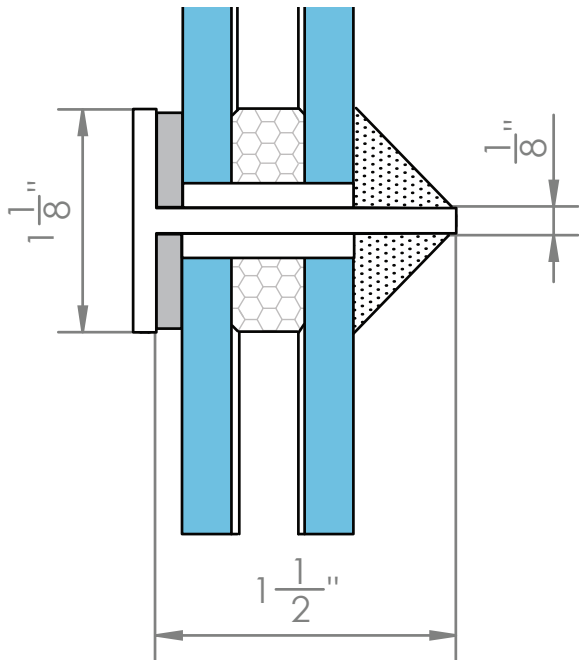

TRADITIONAL SERIES | FIXED WINDOW

A

B

SPECIFICATIONS

HOT ROLLED STEEL

- Frame Depth: 1-5/8"
- Muntin Face: 1-1/8"
- Muntin Depth: 1-1/2"

GLAZING

- 7/8" Clear Safety Glass, Insulated
- Black Spacer
- Wet & Mechanical Glaze Option
- True Divided Lites